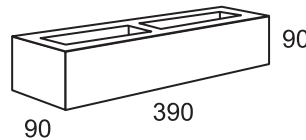

MASONRY BLOCKS

4" / 100mm Series

10.01

STRETCHER
180 per pallet

10.02

THREE QUARTER
240 per pallet

10.03

HALF
360 per pallet

10.04

QUARTER
576 per pallet

10.31

SOLID STRETCHER
144 per pallet

10.71

HALF HEIGHT
360 per pallet

10.83

SOLID HALF HEIGHT
288 per pallet