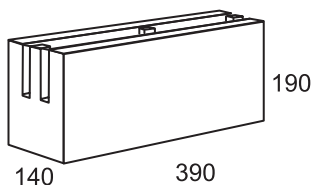

15.20

KNOCKOUT
144 per pallet