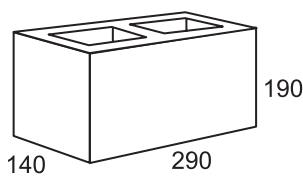

15.02

THREE QUARTER
160 per pallet