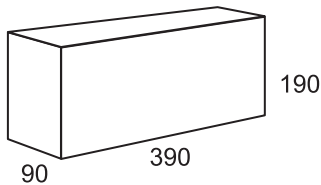

MASONRY BLOCKS

4" / 100mm Series

10.01

STRETCHER
180 per pallet

10.02

THREE QUARTER
240 per pallet

10.03

HALF
360 per pallet

10.04

QUARTER
576 per pallet

10.31

SOLID STRETCHER
144 per pallet

10.71

HALF HEIGHT
360 per pallet

10.83

SOLID HALF HEIGHT
288 per pallet