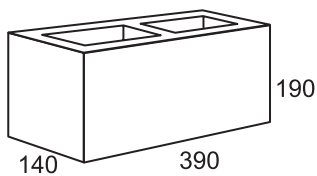

MASONRY BLOCKS

6" / 150mm Series

15.01

STRETCHER
144 per pallet