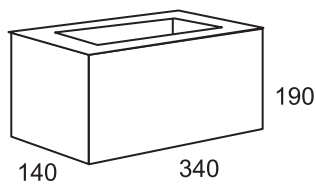

15.22

7/8 CLOSURE
144 per pallet