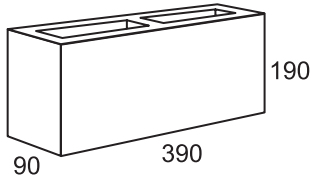

MASONRY BLOCKS

4" / 100mm Series

10.01

STRETCHER
180 per pallet

10.02

THREE QUARTER
240 per pallet

10.03

HALF
360 per pallet